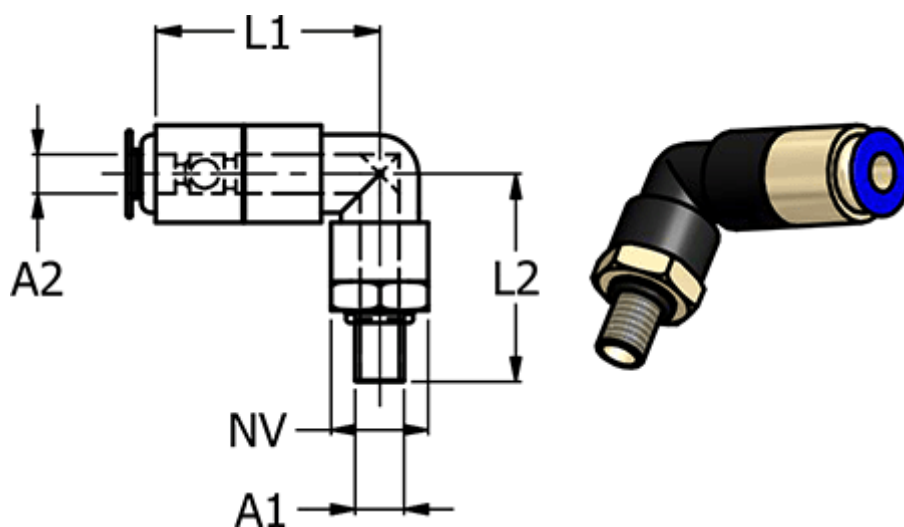

Data Sheet

Article number: 5861973810

Description: Elbow 197.3810, vinkel Ø10-G 3/8" with
Stop valve, nickel plated brass

Measures

Ext. hose diameter A2	= 10
L1	= 42.5
L2	= 34.3
NV	= 20
Thread A1	= G 3/8"